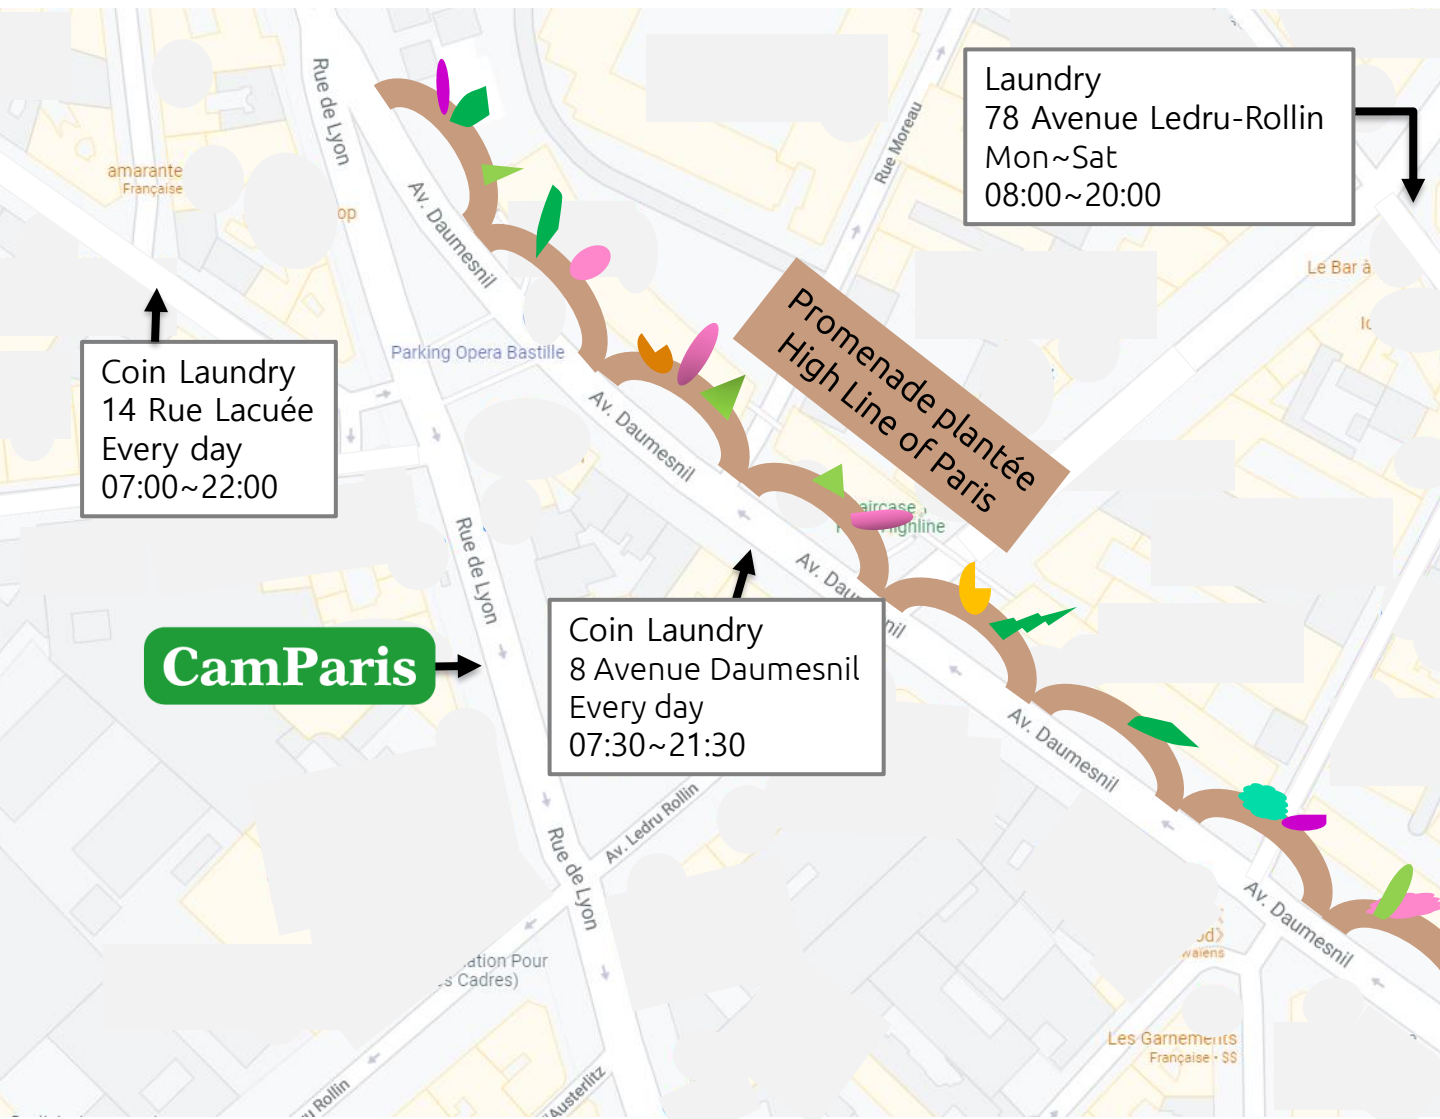

Laundry & Coin Laundry very nearby

1 min away on foot

Laundry
78 Avenue Ledru-Rollin
Mon~Sat
08:00~20:00

Coin Laundry
14 Rue Lacuée
Every day
07:00~22:00

CamParis

Coin Laundry
8 Avenue Daumesnil
Every day
07:30~21:30

Promenade plantée
High Line of Paris